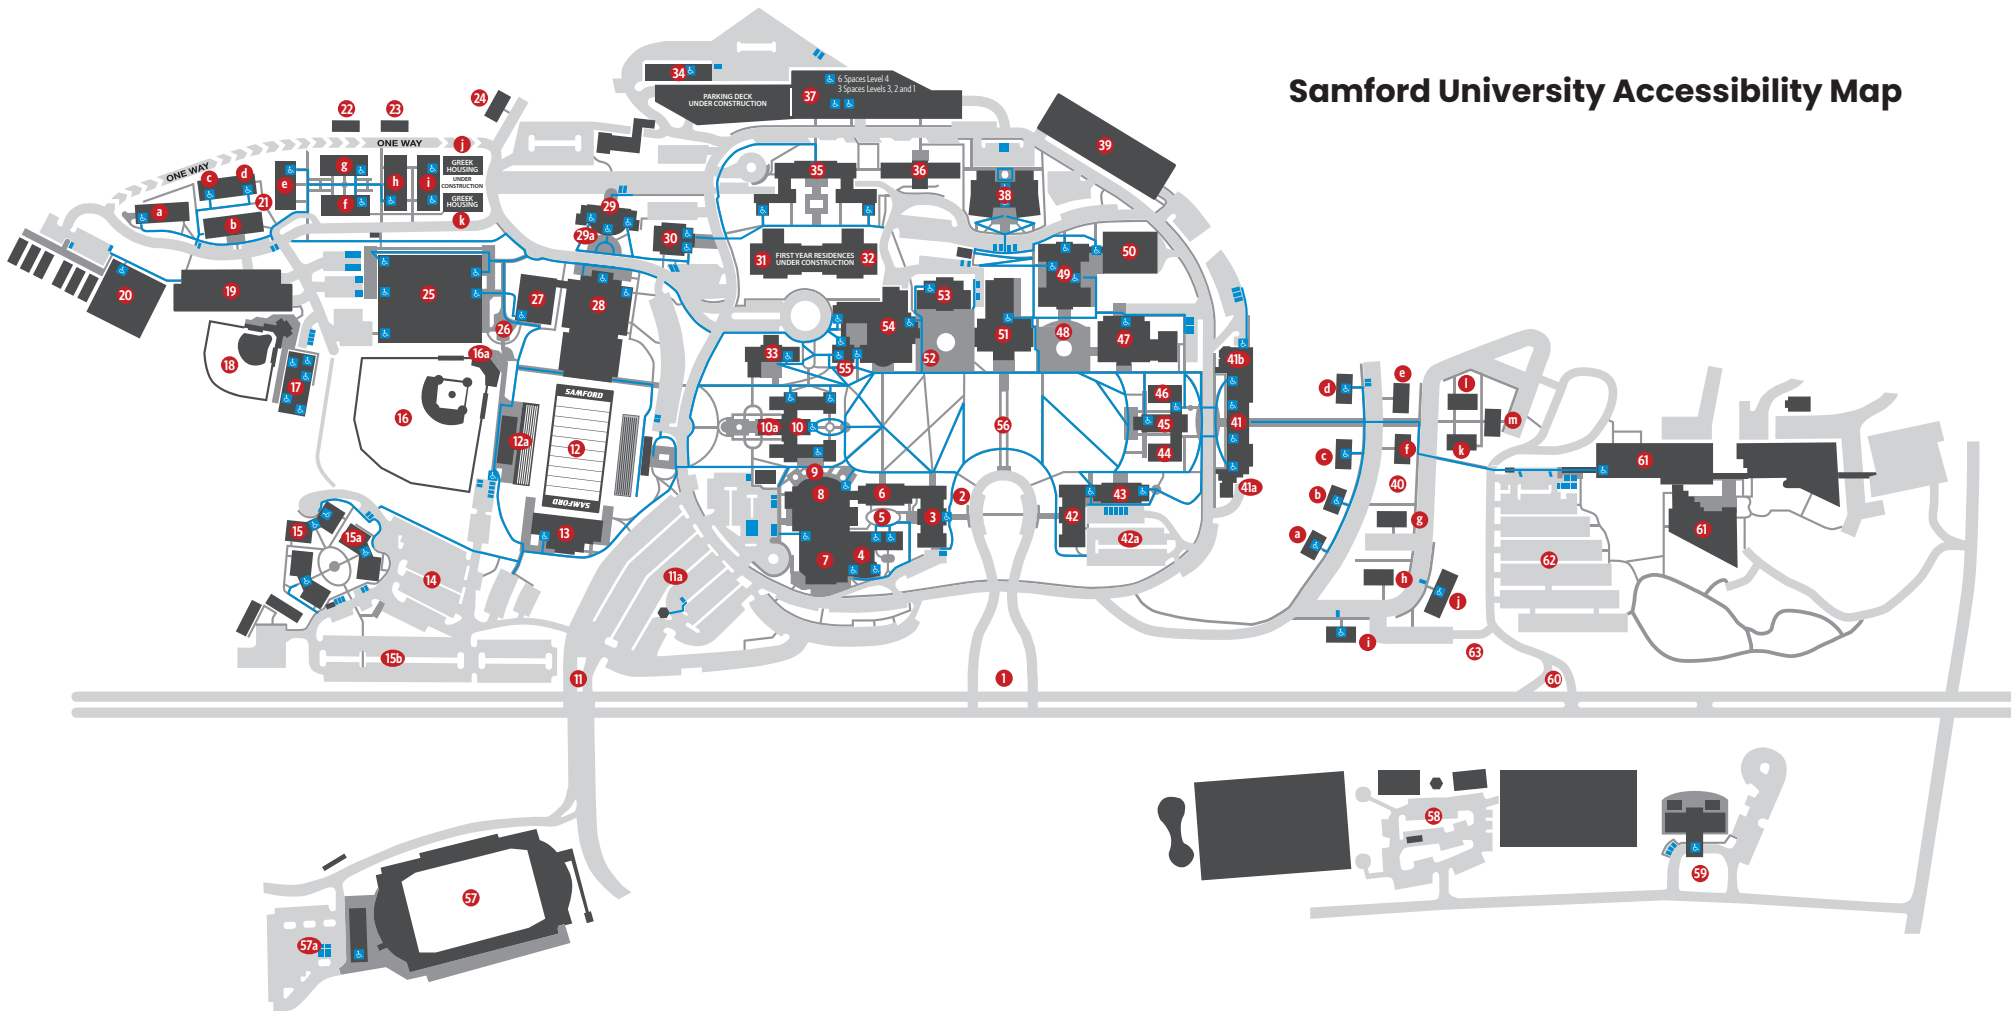

Samford University Accessibility Map

- | | | | | |
|--|--------------------------------------|---|--|---|
| 1. Main Gate | 15. West Village | 26. Bulldog Spirit Plaza | 40. Beeson Woods Residence Halls | 51. Harwell G. Davis University Library |
| 2. Sherman Oak | 15a. Barbara Drummond Thorne Hall | 27. Leo E. Bashinsky Field House | a. James Hall | 52. Ben Brown Plaza |
| 3. Frank Park Samford Hall (Administration) | 15b. West Village Parking | 28. F. Page Seibert Hall Recreation Center | b. Luther Hall | 53. Dwight M. Beeson Hall |
| 4. Jane Hollock Brock Hall | 16. Joe Lee Griffin Baseball Field | 29. Dwight M. and Lucille S. Beeson Alumni Center | c. Malcolm Hall | 54. Ralph W. Beeson University Center |
| 5. Hazel P. Boren Courtyard and Garden | 16a. Carl E. Miller Jr. Press Box | 29a. Beard Health and Wellness Center | d. Wesley Hall | Dining Hall |
| 6. John H. Buchanan Hall (Arts) | 17. J. T. Haywood Field House | Samford Cares | e. Ralph Hall | The Hub (Information Center) |
| 7. Leslie S. Wright Fine Arts Center | 18. Bulldog Softball Field | University Health Services | f. Orlean Hall | 55. Westmoreland Hall |
| 8. Bonnie Bolding Swearingen Hall | 19. West Parking Deck | 30. Orlean Bullard Beeson Hall (Education) | g. Dwight Hall | 56. Centennial Walk/University Quadrangle |
| Benjamin F. Harrison Theatre | 20. Pat M. Courington Tennis Center | 31. Audrey Lattimore Gaston Residence Hall (Under Construction) | 41. William Self Propst Hall | 57. Track and Soccer Stadium |
| Bolding Studio | 20. Darwin E. Hardison Tennis Courts | 32. Marvin L. Mann Residence Hall (Under Construction) | 41a. Conservatory | 57a. Track and Soccer Stadium Parking |
| Samford Art Gallery | 21. West Campus Residence Halls | 33. John D. Pittman Hall | 41b. Boyd E. Christenberry Planetarium | 58. Intramural/Recreation Complex |
| 9. Gertha Itasca Earwood Bolding Memorial Garden | a. Alpha Omicron Pi | 34. Art Lofts | 42. Robert I. Ingalls Sr. Hall (Admission) | 59. Academy of the Arts |
| 10. Divinity Hall (Divinity) | b. Mountain View | 35. Lena Vail Davis Residence Hall | 42a. Ingalls Hall/Russell Hall Parking | 60. College of Health Sciences Gate Entrance |
| 10a. Andrew Gerow Hodges Chapel | c. Pi Kappa Phi | 36. Mamie Mell Smith Residence Hall | 43. Thomas D. Russell Hall | 61. College of Health Sciences (Health Professions, Nursing, Pharmacy, Public Health) |
| 11. West Gate Entrance | d. Sigma Chi | 37. North Parking Deck | 44. James Horton Chapman Hall | 62. College of Health Sciences Parking |
| 11a. Lower Leslie S. Wright Fine Arts Center | e. Phi Mu | Operations and Planning | 45. A. Hamilton Reid Chapel | 63. College of Health Sciences Main Campus Access |
| Parking Lot | f. Chi Omega | 38. Cooney Hall (Business) | 46. Percy Pratt Burns Hall | |
| 12. Pete Hanna Stadium | | 39. Northeast Parking Deck | 47. Elinor Messer Brooks and Marion Thomas Brooks Hall (Arts and Sciences) | |
| Bobby Bowden Field | 22. Shelburne Lane | | 48. Martha F. and Albert P. Brewer Plaza | |
| 12a. Leo E. Bashinsky Press Tower | 23. Air Force ROTC Detachment | | 49. Memory Leake Robinson Hall (Law) | |
| 13. Sullivan-Cooney Family Field House | 24. Theta Alpha House | | 50. Lucille Stewart Beeson Law Library | |
| 14. South Stadium Parking Lot | 25. Pete Hanna Center (Athletics) | | | |
| | Thomas E. and Marla H. Corts Arena | | | |